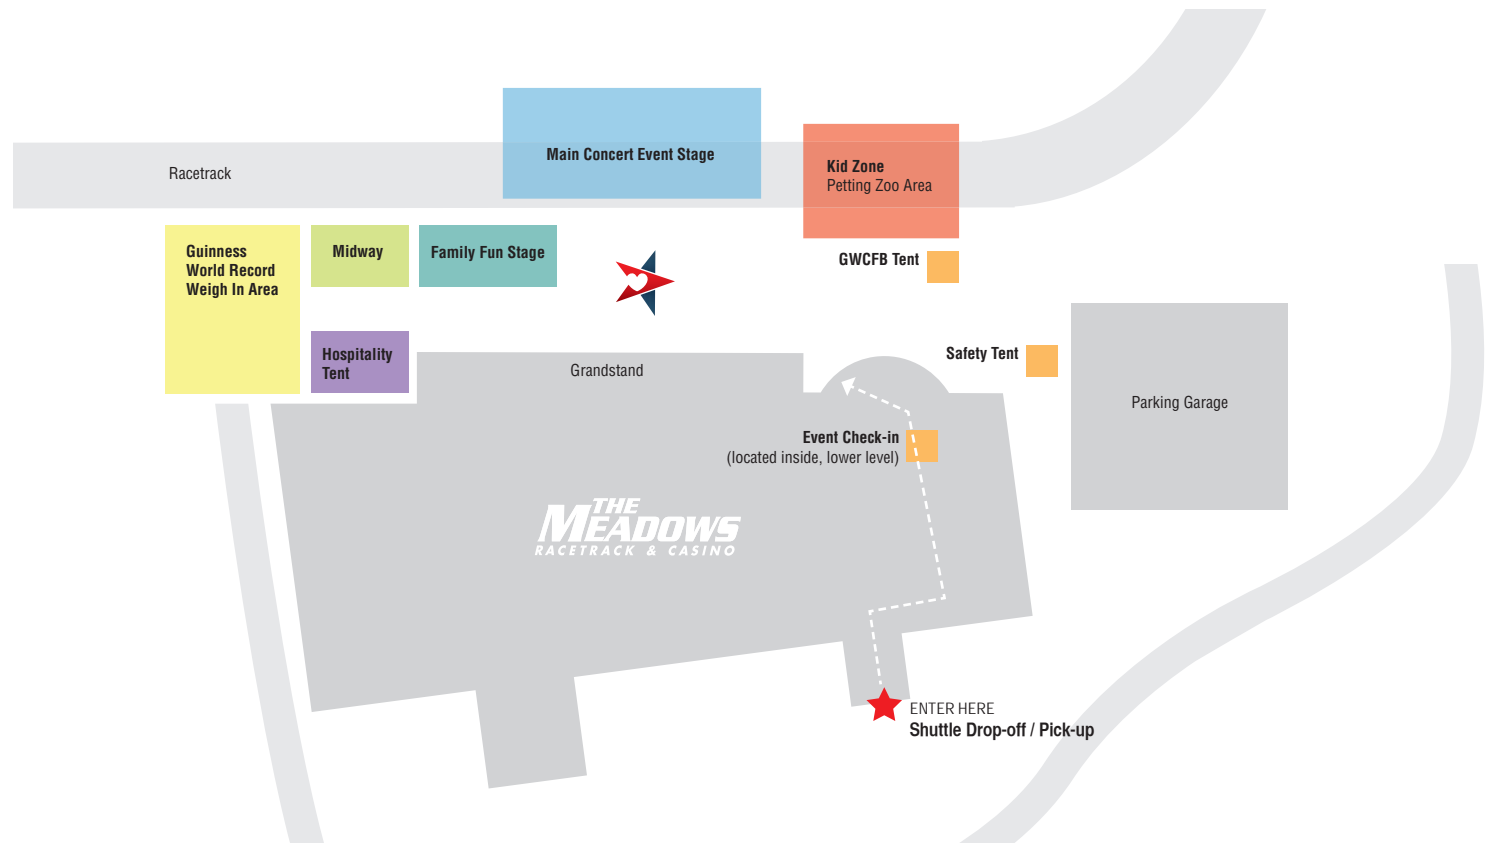

The Great American®
FOOD DRIVE

GUINNESS WORLD RECORD®
ATTEMPT:

MOST FOOD COLLECTED
IN 24 HOURS IN ONE LOCATION!

August 26-27
Meadows Racetrack and Casino

PRESENTED BY:

WE ♥ LOGISTICS™

SPONSORED BY:

CLEAR CHANNEL RADIO
PEOPLES NATURAL GAS
SIEMENS
MCDONALDS
AGWAY
TRUPAR AMERICA
FORKLIFTS
PRINTSCAPE
PEPSI
WASHINGTON COUNTY
FARM BUREAU
WJPA 95.3 FM 1450 AM
RANGE RESOURCES
ERIE INSURANCE
CREATIVE VISIONS
OLYMPUS BILLBOARDS
ACTION PACKAGING
PA BEEF COUNCIL

Event Check In

For Volunteers, Staff, and VIP's only.

Family Fun Stage

10:30 am Dance Troop
11:00 am Supercyclers Unicycling Club
12:00 am Donnie Cameron And Ken Wescott
12:50 pm America's Morning Show Quinn And Rose From 104.7 Wpgb
1:00 pm The Saddle Tramps-Country Music
1:45 pm Jack Pettit
2:30 pm Cheesecake Singing Group

Guinness World Record Weigh In Area

Brought to you by UPS

Greater Washington County Food Bank (GWCFB) Tent

Hospitality Tent

For VIP's and sponsors

Kid Zone With Petting Zoo Area

Brought to you by Erie Insurance

Petting Zoo
Smiley Face Cookie Cruiser by Eat N Park
Face Painting
Family Safety With Ernie The Fire Dog by Erie Insurance
Kids Tracker Pull by Washington County Farm Bureau
Kid Zone Activity Center

Main Concert Event Stage